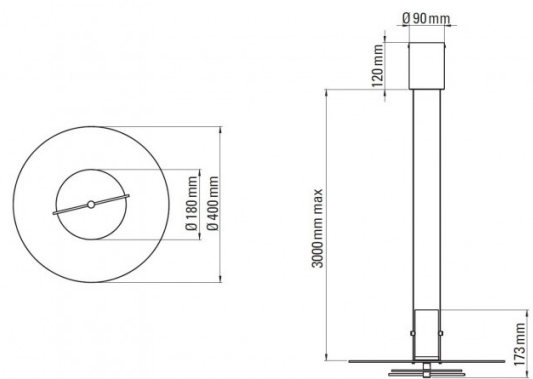

PRODUCT SPECIFICATION

- Light Source:** 2 x max 10W GU5.3 (excluded)
- IP Code:** 20
- Dimming:** Dimmable via Triac dimming
- Dimensions:** Ø18cm inner circle
 Ø40cm outer circle
 17.3cm shade height
 Ø9cm ceiling canopy
 12cm ceiling canopy height
 300cm max. cable length