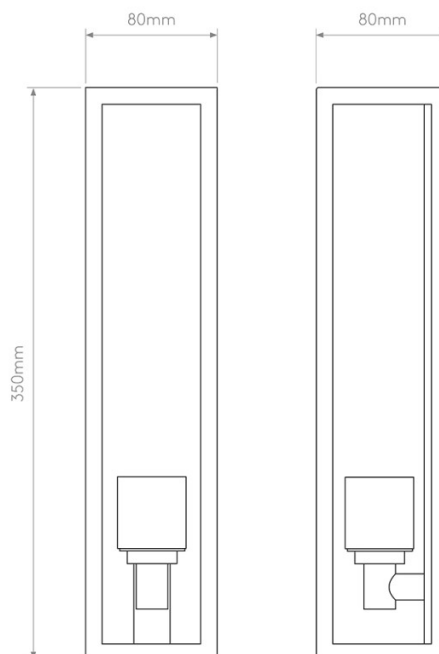

Best suited to exterior walls, doorways, patios, garden walls, hospitality entrances, and bathroom zone 2 or 3 wall lighting.

PRODUCT SPECIFICATION

- Light Source:** 1 x Max 4W E27 LED (Excluded)
- IP Code:** 44
- Dimming:** Dimmable via mains phase dimming.
- Dimensions:** Height: 35cm
Width: 8cm
Depth: 8cm