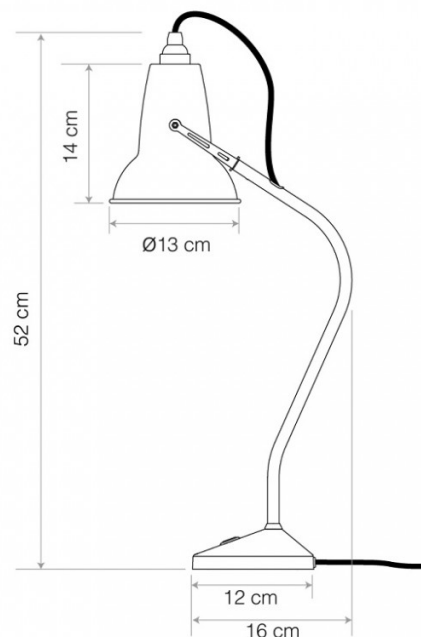

The 1227 Mini's compact size is ideal for a bedside or small desk area. Its pyramid-shaped base houses an integrated on/off switch for easy control. While the angled stem is fixed in position, the shade can be tilted and adjusted as needed to provide direct or ambient lighting. Available in Buttermilk Yellow, Sage Green, and Neptune Blue, the Original 1227 Mini Table Lamp is a playful and versatile lamp that combines Anglepoise's history with a heritage conservation charity.

PRODUCT SPECIFICATION

Light Source: 1 x Max 6W E27 LED (Included)

IP Code: 20

Dimming: Integrated on/off switch on the product.

Dimensions: Shade: Ø13cm
Height: 52cm
Shade Length: 14cm

For all sales and technical enquiries, please contact: