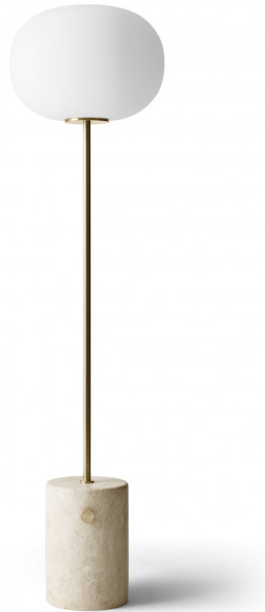

Audo Copenhagen JWDA Floor Lamp

LA10441/F

SOURCE: <https://www.davidvillagelighting.co.uk/product/Audo-Copenhagen-JWDA-Floor-Lamp/10000666>

PRODUCT DESCRIPTION

Designer: Jonas Wagell

Audo Copenhagen JWDA Floor Lamp

Designed by Jonas Wagell, the Audo Copenhagen JWDA Floor Lamp features a beautiful combination of materials to produce a timeless and elegant lighting design. The design consists of an opal glass elliptical lampshade, which is paired with a brass stem and a heavy stone base crafted from either travertine or marble. The contrasts between the three materials work together gorgeously, producing a luxurious and eye-catching aesthetic while providing glare-free illumination.

Like the rest of the [Audo Copenhagen JWDA Collection](#), the JWDA Floor Lamp is inspired by a traditional oil lamp, featuring a dimmer switch knob on the base in recognition of the classic lamps. The JWDA Floor Lamp comes in either a beige travertine, white marble, or red Verona travertine finish, which are paired with bronzed brass or brushed brass. Use the JWDA floor as a stunning atmospheric light that produces a warm yet effective glow.