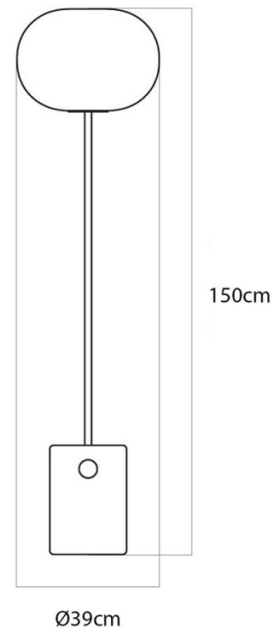

Audo Copenhagen JWDA Floor Lamp

LA10441/F

SOURCE: <https://www.davidvillagelighting.co.uk/product/Audo-Copenhagen-JWDA-Floor-Lamp/10000666>

PRODUCT DESCRIPTION

Designer: Jonas Wagell

Audo Copenhagen JWDA Floor Lamp

PRODUCT SPECIFICATION

- Light Source:** 1 x Max 8W E27 LED (Included)
- IP Code:** 20
- Dimming:** Integrated dimmer on the product.
- Dimensions:** Shade: Ø39cm
Height: 150cm
Base: Ø28cm
Cable Length: 250cm