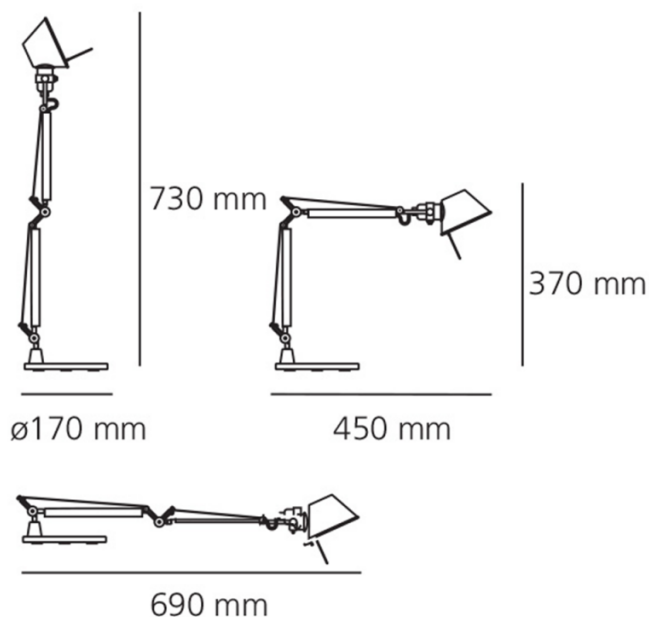

The Tolomeo Micro Special Edition Table Lamp is available in a brushed copper finish, which adds a sense of luxury to any interior. The directional lighting is perfectly suited for task lighting on a desk, bedside, or beside a sofa. Thoughtfully designed to create an even dispersion of light, the Tolomeo Micro Table Lamp expertly blends functionality and aesthetics for timeless elegance with distinctive sophistication.

PRODUCT SPECIFICATION

Light Source: 1 x Max 5W E14 LED (Excluded)

IP Code: 20

Dimming: In-line on/off switch on cable.

Dimensions: Max Extension Height: 73cm
Max Extension Length: 69cm
Base Diameter: 17cm
Height: 37cm
Length: 45cm
Cable Length: 120cm