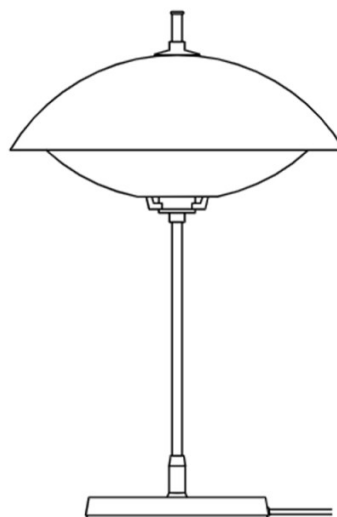

## Fritz Hansen Clam Table Lamp

Drawing inspiration from the form of a seashell, the Fritz Hansen Clam Table Lamp features a mouth-blown opal glass shade and an untreated brass stem. The resulting product is a timeless ambient lighting solution which can be used in a range of settings. This table lamp resembles a luminous pearl, a timeless aesthetic that illuminates spaces with mood-enhancing light. Designed by Ahm & Lund, the Clam Table Lamp features a seamless twist-switch at the base in textured brass, allowing you to easily turn the lamp on and off.

## PRODUCT SPECIFICATION

**Light Source:** 1 x Max 40W E14 (Excluded)

**IP Code:** 20

**Dimming:** Integrated on/off switch on the product.

**Dimensions:** Height: 50cm  
Width: 33cm  
Base: Ø18cm

33 cm / 13"