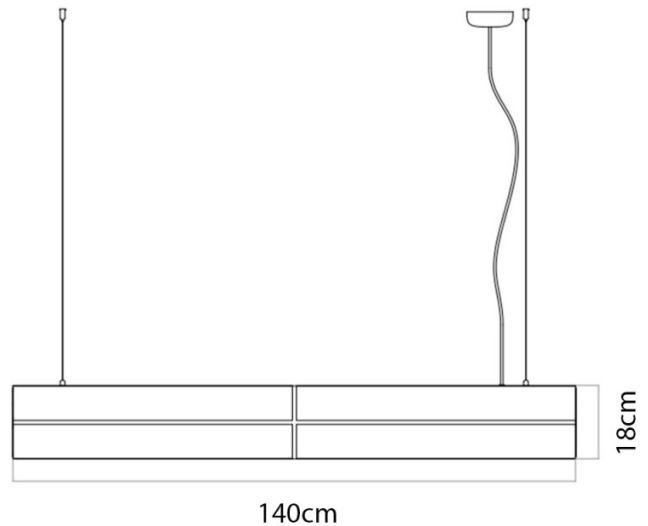

## PRODUCT SPECIFICATION

- Light Source:** 16W, 2700K, 380 Lumens
- IP Code:** 20
- Dimming:** Dimmable via mains phase dimming.
- Dimensions:** Width: 140cm  
Body Height: 18cm  
Maximum Cable Length: 400cm