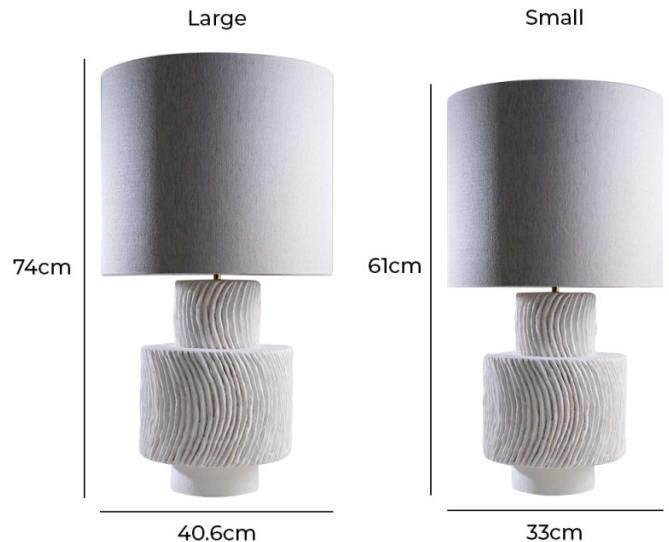

Inspired by the works of British surrealist artist Paul Nash, the Nash Table Light from Porta Romana is a striking piece of contemporary design. Cast in jesmonite, a sustainable material that combines the texture of hardened plaster with incredible durability, this lamp features deep grooves and a patterned surface that evoke the artist's abstract line drawings.

Available in two sizes, Small and Large, the Nash Table Light is available in two bold finishes: Natural and Electric Blue. Both finishes highlight the intricate detailing of the lamp's surface, making it a standout piece in any interior. Whether placed on a bedside table, console, or desk, this table light brings a modern, artistic touch to its surroundings.

PRODUCT SPECIFICATION

Light Source: 1 x Max 8W LED E27 (Excluded)

IP Code: 20

Dimming: In-line on/off switch included on cable.

Dimensions: Small:

Width: 23.5cm
 Width with Shade: 33cm
 Height: 37.5cm
 Height with Shade: 61cm

Large:

Width: 28cm
 Width with Shade: 40.6cm
 Height: 43cm
 Height with Shade: 74cm

For all sales and technical enquiries, please contact:

+44 (0)114 263 4266

info@davidvillagelighting.co.uk

www.davidvillagelighting.co.uk