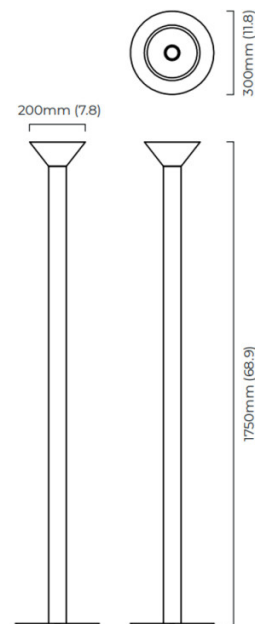

PRODUCT SPECIFICATION

Light Source: 1 x Max 6W LED GU10 (Excluded)

IP Code: 20

Dimming: In-line on/off switch included on cable.

Dimensions: Height: 175cm
Width: Ø30cm
Depth: 30cm

Cable Length: 200cm

For all sales and technical enquiries, please contact: