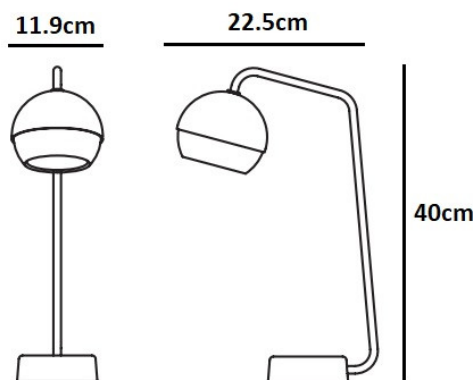

Available in a black finish, the steel structure paired with the soft oak shade creates a soft appearance ideal for a desk space or bedside table.

PRODUCT SPECIFICATION

Light Source: 1 x Max 7.5W LED GU9 (excluded)

IP Code: 20

Dimming: In line on/off switch included on the cable.

Dimensions: Height: 40cm
Depth: 22.5cm
Width: 11.9cm
Cable Length: 200cm

For all sales and technical enquiries, please contact:

+44 (0)114 263 4266