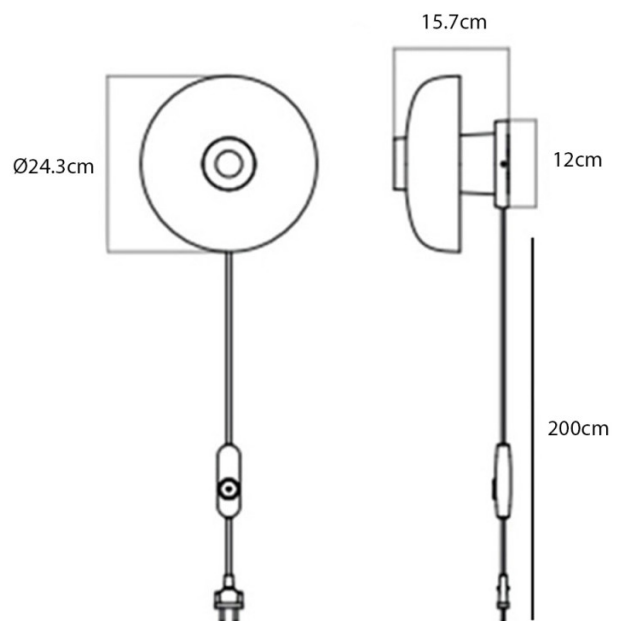

Audo Copenhagen Reverse LED Wall Light

LA11150

SOURCE: <https://www.davidvillagelighting.co.uk/product/Audo-Copenhagen-Reverse-LED-Wall-Light/10002152>

PRODUCT DESCRIPTION

Designer: Aleksandar Lazic

Audo Copenhagen Reverse LED Wall Light

The Reverse Wall Light is available in a hardwired version or with a cable and plug. Both versions are equipped with a dimmable LED light source, allowing you to control the brightness of the light. An opal diffuser creates a warm glow that surrounds the shade, emitting an ambient light that is reflected against the wall it sits on. Perfect for adding ambience to living rooms or filling hallways and staircases in a soft, even light. Its minimalistic look makes The Reverse Wall Light suitable for contemporary domestic interiors or commercial spaces such as hotels or restaurants.

PRODUCT SPECIFICATION

- Light Source:** 10.5W, 25000K, 330 Lumens
- IP Code:** 20
- Dimming:** **Hardwired:** Dimmable via Triac dimming.
Cable & Plug: In-line dimmer included on cable.
- Dimensions:** Ø24.3cm
Depth: 15.7cm
Width: 12cm
Cable Length: 200cm