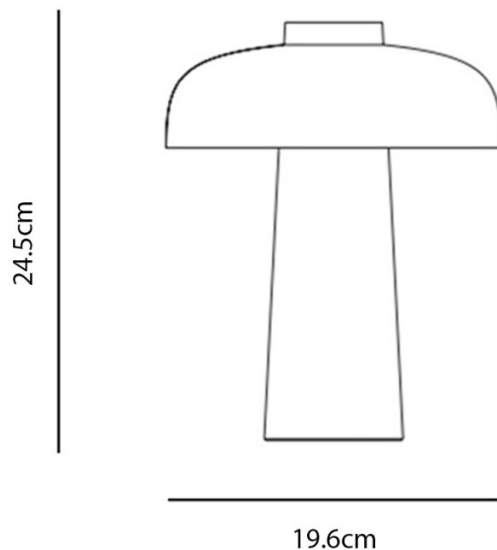

PRODUCT SPECIFICATION

- Light Source:** 2.5W, 2700K, 125 Lumens
- IP Code:** 44
- Dimming:** Integrated dimmer on the product.
- Dimensions:** Ø19.6cm
Height: 24.5cm
Charging Cable Length: 100cm

For all sales and technical enquiries, please contact: