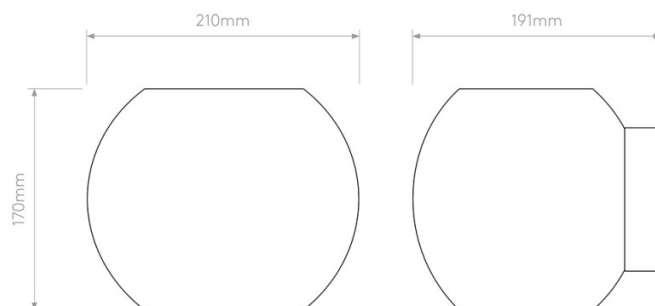

Dimensions: Height: 17cm
Width: 21cm
Depth: 19.1cm

For all sales and technical enquiries, please contact:

+44 (0)114 263 4266

info@davidvillagelighting.co.uk

www.davidvillagelighting.co.uk