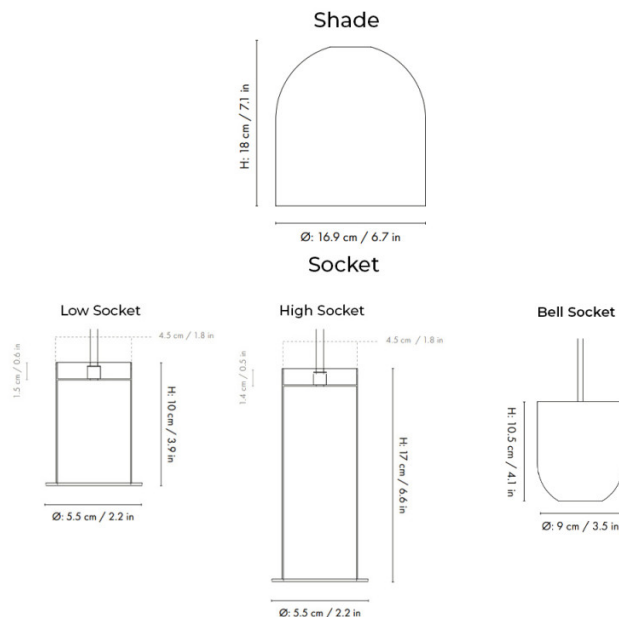

PRODUCT SPECIFICATION

Light Source: 1 x Max 13W LED E27 (Excluded)

IP Code: 20

Dimming: Dimmable via mains phase dimming.

Dimensions: **Low Socket:**

Socket Height: 10cm
Socket: Ø5.5cm

High Socket:

Socket Height: 17cm
Socket: Ø5.5cm

Bell Socket:

Socket Height: 10.5cm
Socket: Ø9cm

Shade Height: 18cm
Shade: Ø16.9cm

Cable Length: 300cm

For all sales and technical enquiries, please contact:

+44 (0)114 263 4266

info@davidvillagelighting.co.uk