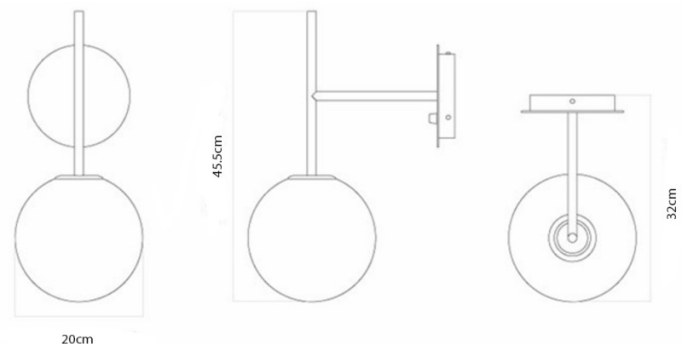

Audo Copenhagen TR Bulb Suspended Wall Light

Extending the Audo Copenhagen TR Bulb idea into a sculptural wall piece, the Suspended Wall Light pairs a projecting metal arm with the collection's opal glass globe for soft, glare-free light. The integrated rotary dimmer on the round backplate gives direct control from the wall, making it an easy choice for bedrooms, living rooms and hospitality settings where ambience shifts through the day. The opal globe houses a high-quality TR Bulb LED, so the lamp and shade act as one calm sphere, while the crisp geometry of the arm provides a clear graphic presence.

Available in brushed brass or mirror-polished steel with matte opal glass, the light can be installed with the supplied cord and plug or hardwired by an electrician for a cleaner look. Use singly to anchor a reading nook or mount in pairs to frame a headboard or sofa. As part of the TR Bulb family, it can be matched with pendants and ceiling lights to carry one language across a scheme.

PRODUCT SPECIFICATION

Light Source: 1 x Max 6.5W E27 LED (Included)

IP Code: 20

Dimming: Integrated dimmer on the product.

Dimensions: Shade: Ø20cm
Depth: 32cm
Height: 45.5cm

For all sales and technical enquiries, please contact: