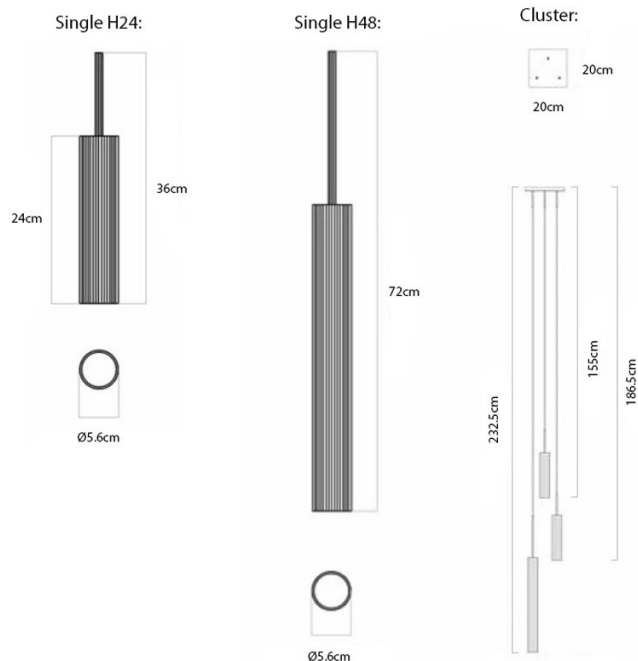

Audo Tubulaire reduces the pendant to a refined cylinder in reeded, anodised aluminium, finished in a warm bronzed brass tone. The slim Ø5.6 cm profile concentrates light downwards for clear task illumination, making it ideal over counters, islands and café tables while adding a subtle architectural rhythm. Available as a single pendant in two heights, H24 and H48, or as a cluster of three on a shared canopy, the family scales cleanly from intimate to more expressive compositions.

PRODUCT SPECIFICATION

Light Source: **Single:** 1 x Max 35W GU10 LED (Excluded)
Cluster: 3 x Max 35W GU10 LED (Excluded)

IP Code: 20

Dimming: Dimmable via mains phase dimming.

Dimensions: Single H24:
Shade: Ø5.6cm
Shade Height: 24cm

Single H48:
Shade: Ø5.6cm
Shade Height: 48cm

Cluster:
Shade: Ø5.6cm
Shade Height: 48cm
Cluster/Canopy: 20cm²

Cable Length (Adjustable): 10-400cm

For all sales and technical enquiries, please contact:

+44 (0)114 263 4266