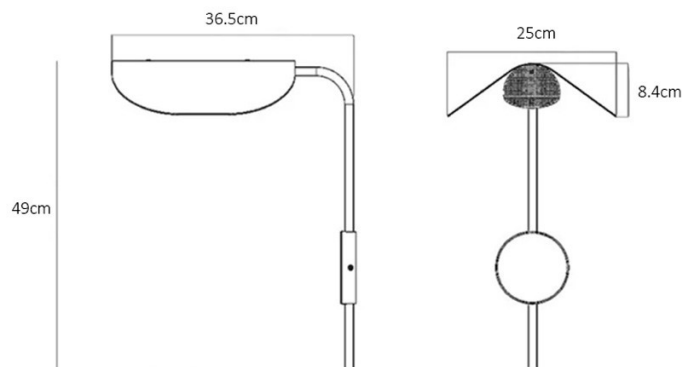

The Wing Wall Light is available in two finishes, Aluminium and Bronzed Brown. The stripped-back design expertly blends form and function for an innovative piece that honours traditional Scandinavian craftsmanship. Display individually, in pairs to frame a doorway, or in rows lining the length of a hallway. Pair with other pieces from the [Wing Collection](#) for a timeless and cohesive theme throughout the home.

PRODUCT SPECIFICATION

Light Source: 1 x Max 25W E27 LED (Excluded)

IP Code: 20

Dimming: In-line dimmer included on cable.

Dimensions: Height: 49cm
 Depth: 36.5cm
 Width: 25cm
 Shade Height: 8.4cm
 Cable Length: 200cm