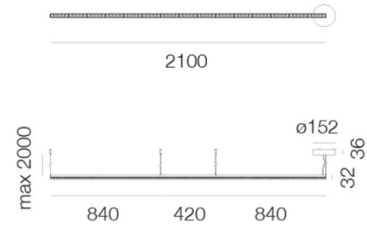

Linear 2100

For all sales and technical enquiries, please contact:

+44 (0)114 263 4266

info@davidvillagelighting.co.uk

www.davidvillagelighting.co.uk