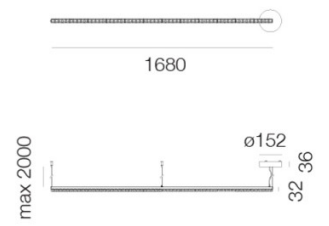

Linear 1680