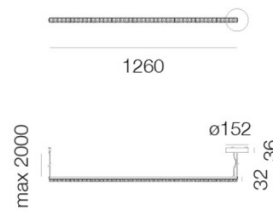

PRODUCT SPECIFICATION

1. **Light Source:** **Linear 1260:** 20W, 3000K, 3287 Lumens
   Linear 1680: 27W, 3000K, 4383 Lumens
   Linear 2100: 34W, 3000K, 5479 Lumens
2. **IP Code:** 20
3. **Dimming:** Dimmable via Push to make/Switch and Dali dimming systems. Please consult your electrician, additional wiring may be required on site.
4. **Dimensions:** **Linear 1260:**
   Length: 126cm
5. **Linear 1680:**
   Length: 168cm
6. **Linear 2100:**
   Length: 210cm
7. Cable Length: 200cm (Max)

Linear 1260