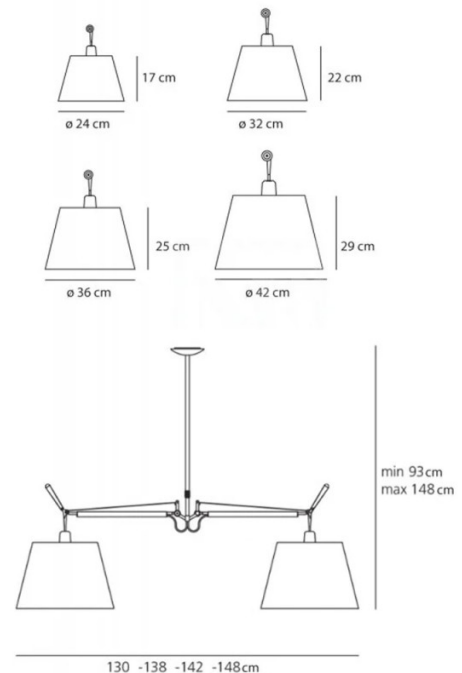

## PRODUCT SPECIFICATION

**Light Source:** 24: 2x Max 17W E27 (Excluded)  
 32: 2x Max 21W E27 (Excluded)  
 36: 2x Max 21W E27 (Excluded)  
 42: 2x Max 21W E27 (Excluded)

**IP Code:** 20

**Dimming:** Dimmable via mains phase dimming.

**Dimensions:** 24:  
 Ø24cm  
 Length: 130cm

32:  
 Ø32cm  
 Length: 138cm

36:  
 Ø36cm  
 Length: 142cm

42:  
 Ø24cm  
 Length: 148cm

Height: 93 - 148cm

**For all sales and technical enquiries, please contact:**