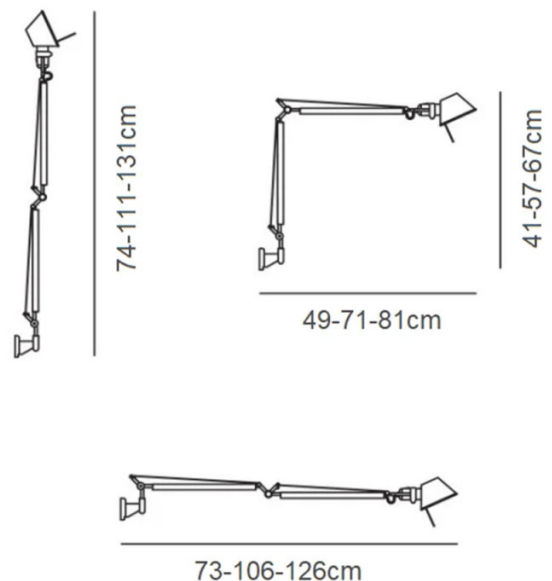

**Dimensions: Standard:**  
 Height: 67-131cm  
 Depth: 81-126 cm

**Mini:**  
 Height: 57-111cm  
 Depth: 71-106cm

**Micro:**  
 Height: 41-74cm  
 Depth: 49-73cm

Cable Length: 160cm

**For all sales and technical enquiries, please contact:**