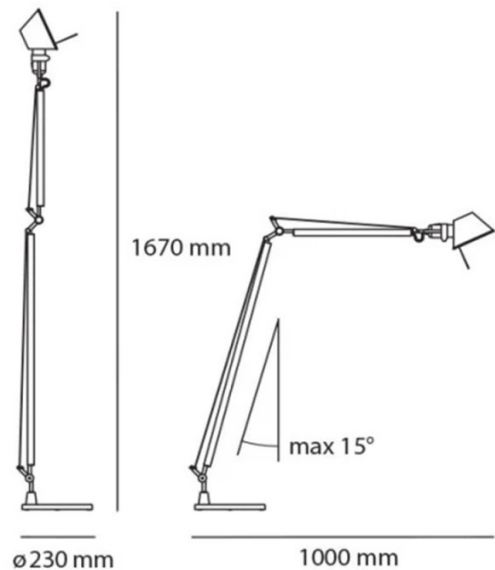

Artemide

Artemide Tolomeo Reading LED Floor Lamp

LA6688

SOURCE: <https://www.davidvillagelighting.co.uk/product/Artemide-Tolomeo-Reading-LED-Floor-Lamp/13607>

PRODUCT DESCRIPTION

Designer: Michele De Lucchi & Giancarlo Fassina

Artemide Tolomeo Reading LED Floor Lamp

The Artemide Reading LED Floor Lamp is part of the iconic [Tolomeo Collection](#), designed by Michele De Lucchi and Giancarlo Fassina. Characterised by clean and minimalist lines, the Reading Floor Lamp perfectly balances functionality and aesthetics. Its aluminium form establishes its contemporary appearance, while giving the lamp notable lightness and durability.

The Artemide Reading LED Floor Lamp casts directed lighting. The integrated LED light source and aluminium reflector ensure bright, functional light with uniform distribution. Its innovative spring mechanism ensures flexibility in use, allowing users to easily adjust the lamp's height and tilt, to direct light precisely where required. Its long lower arm makes it an ideal lighting solution for use beside a sofa or desk. Display in an office, bedroom, or reading nook where functional lighting is essential.

PRODUCT SPECIFICATION

- Light Source:** 8W, 3000K, 761 Lumens
- IP Code:** 20
- Dimming:** Integrated dimmer on the product.
- Dimensions:** Height: 167cm
Depth: 100cm
Shade: Ø15cm
Base: Ø23cm
Cable Length: 180cm