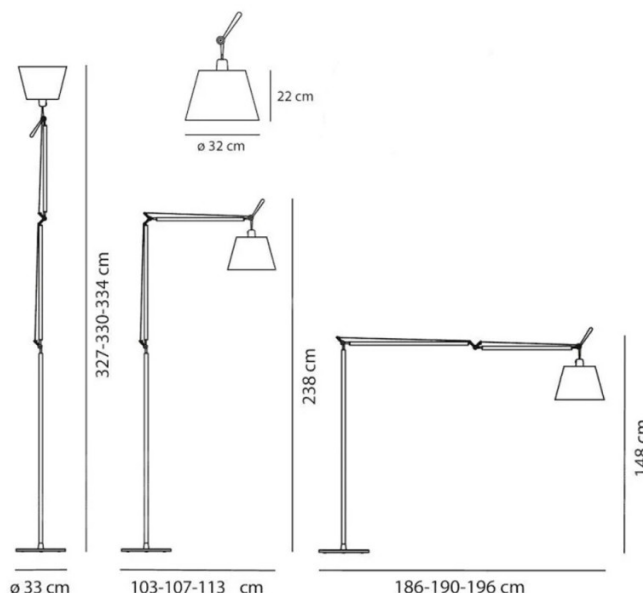

Please note, the Artemide Tolomeo Mega LED Floor Lamp is also available with 36cm and 42cm diffuser sizes, with the option to mix-and-match Black or Aluminium bases and a choice of black, silk, or off-white parchment shades across all three sizes. [Contact us](#) for pricing and further information.

PRODUCT SPECIFICATION

- Light Source:** **Parchment paper:** 31W, 3000K, 1999-2016 Lumens
Silk satin: 31W, 3000K, 1894-1914 Lumens
Black textile: 31W, 3000K, 1681-1693 Lumens
- IP Code:** 20
- Dimming:** Integrated dimmer included on the product.
- Dimensions:** Shade: Ø32cm
Height: 238cm
Base: Ø33cm
Maximum Extension Height: 334cm
Maximum Extension Length: 196cm
Cable Length: 180cm