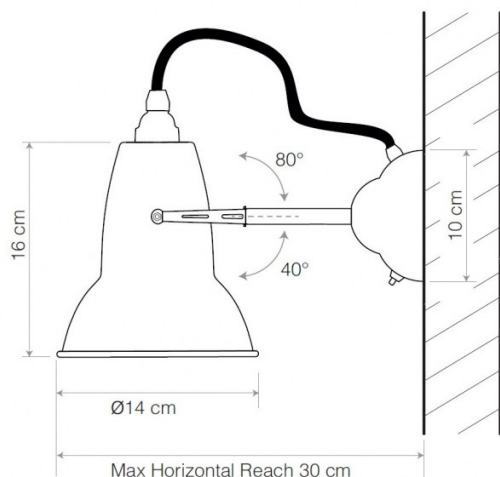

### Anglepoise Original 1227 Brass Wall Lamp

The Anglepoise Original 1227 Brass Wall Lamp is a reimagined edition of the iconic Anglepoise lamp, designed by George Carwardine and launched in 1935. This wall-mounted version features the instantly recognisable shade of the original, while introducing brass detailing and a woven cable. These new additions bring a new lease of life to the original design for a refined and sophisticated aesthetic.

## PRODUCT SPECIFICATION

- Light Source:** 1 x Max 10W E27 LED (Excluded)
- IP Code:** 20
- Dimming:** Integrated on/off switch on the product.
- Dimensions:** Shade: Ø14cm  
Shade Height: 16cm  
Wall Plate: Ø10cm  
Maximum Reach (from wall to shade): 30cm