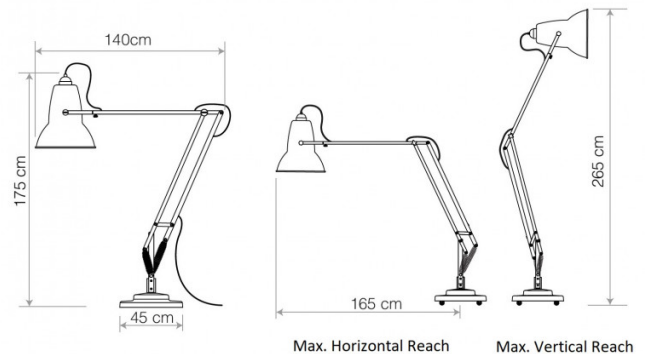

The Original 1227 Giant Floor Lamp is three times the size of the 1227 Table Lamp. Its impressive size adds a commanding presence and a bold personality to any interior. Each lamp is hand-built in the UK, ensuring high quality and expert craftsmanship. The Giant 1227 is an articulated floor lamp that combines flexibility with stability. Its adjustable frame makes it the perfect reading lamp beside a sofa or in an office space.

## PRODUCT SPECIFICATION

- Light Source:** 1 x Max 13W E27 LED (Included)
- IP Code:** 20
- Dimming:** In-line on/off switch included on cable.
- Dimensions:**
  - Shade: Ø45cm
  - Shae Height: 47cm
  - Base: 45cm x 45cm
  - Maximum Horizontal Reach: 165cm
  - Maximum Vertical Reach: 265cm