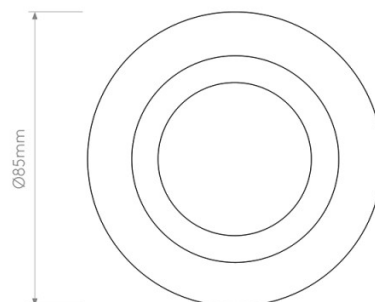

Dimming: Dimmable via mains phase dimming.

Dimensions: Height: 8.5cm
Fixture: Ø8.5cm

For all sales and technical enquiries, please contact:

+44 (0)114 263 4266

info@davidvillagelighting.co.uk

www.davidvillagelighting.co.uk