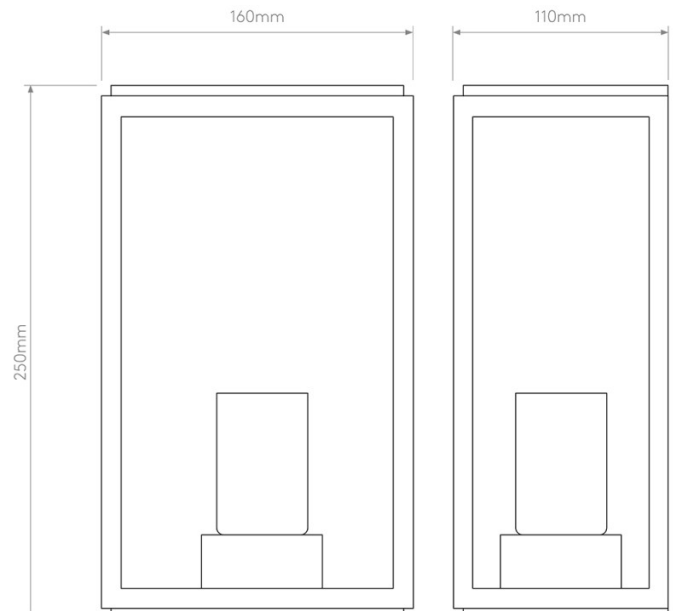

Best suited to exterior walls, porches, entrances, sheltered patios, garden rooms, and bathroom zone 2 or 3 wall lighting.

PRODUCT SPECIFICATION

Light Source: 1 x Max 60W E27/ES Dimmable (Excluded)

IP Code: 44

Dimming: Dimmable via mains phase dimming.

Dimensions: Height: 25cm
Width: 16cm
Depth: 11cm

For all sales and technical enquiries, please contact:

+44 (0)114 263 4266

info@davidvillagelighting.co.uk

www.davidvillagelighting.co.uk