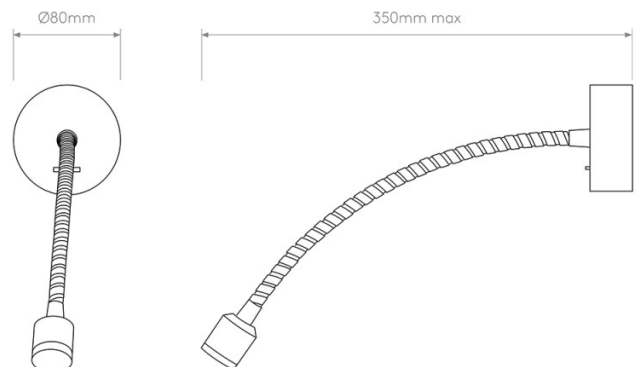

Designed for interior use, Fosso can also be installed in the bathroom zone 3. Made from zinc and suitable for mounting on flammable surfaces, it is a functional wired wall light for residential and commercial schemes that need discreet directional lighting. Best suited to bedrooms, guest rooms, hotel rooms, reading corners, and bathroom zone 3 task lighting.

PRODUCT SPECIFICATION

Light Source: 1.7W, 3000K, 83 Lumens

IP Code: 20

Dimming: Integrated on/off switch on the product.

Dimensions: Base: Ø8cm
Depth: 35cm

For all sales and technical enquiries, please contact: