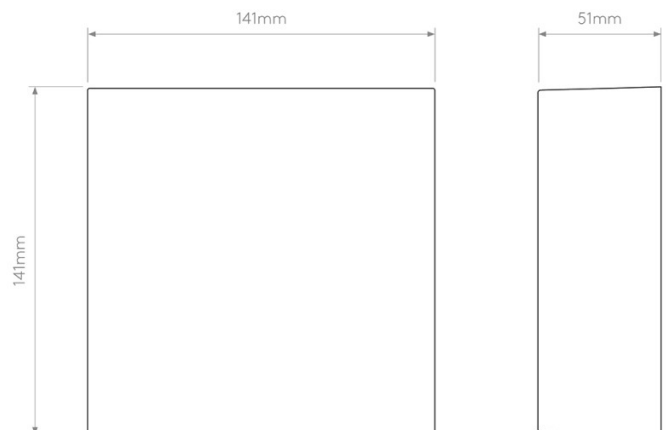

## PRODUCT SPECIFICATION

**Light Source:** 8.2W, 3000K, 524 Lumens

**IP Code:** 54

**Dimming:** Non-Dimmable.

**Dimensions:** Height: 14.1cm  
Width: 14.1cm  
Depth: 5.1cm

**For all sales and technical enquiries, please contact:**