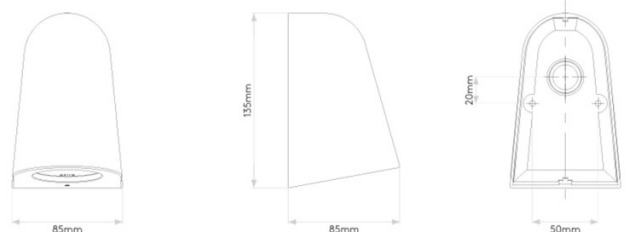

## PRODUCT SPECIFICATION

**Light Source:** 1 x Max 6W GU10 LED (Excluded)

**IP Code:** 65

**Dimming:** Dimmable via mains phase dimming.

**Dimensions:** Height: 13.5cm  
Width: 8.5cm  
Depth: 8.5cm

**For all sales and technical enquiries, please contact:**