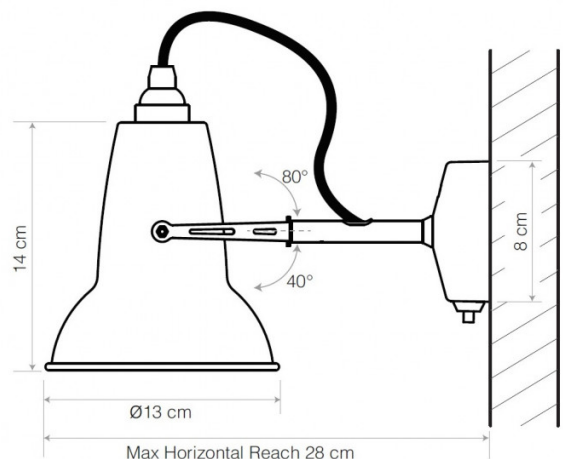

ANGLEPOISE®

Anglepoise Original 1227 Mini Ceramic Wall Light

LA4798

SOURCE: <https://www.davidvillagelighting.co.uk/product/Anglepoise-Original-1227-Mini-Ceramic-Wall-Light/17984>

PRODUCT DESCRIPTION

Designer: George Carwardine

Anglepoise Original 1227 Mini Ceramic Wall Light

The Anglepoise Original 1227 Mini Ceramic Wall Light is a directional wall light that exudes simplicity and elegance. The lamp features the same compact form as the [Original 1227 Mini Wall Light](#), reimagined with a bone china shade. The glossy shade is complemented by chrome-plated fittings, which add to the lamp's decorative appearance.

With a beautiful bone china shade that is adjustable, the ceramic wall light turns translucent when switched, casting a warm and atmospheric glow. Well suited in both work and home settings, the 1227 Mini Ceramic wall lamp looks best along corridors or in an intimate space to create a pleasant ambience. With a new square wall plate compared to the usual circular base of Anglepoise's wall lights, this light also looks chic and modern, proving to be a completely timeless yet contemporary light that will impress all that encounter it.

PRODUCT SPECIFICATION

Light Source:	1 x Max 15W E14 LED (Excluded)
IP Code:	20
Dimming:	Integrated on/off switch on the product. Can be wired to an external light switch by a qualified electrician.
Dimensions:	Shade: Ø13cm Shade Height: 14cm Wall Plate: 8cm x 8cm Maximum Reach (from wall to shade): 28cm