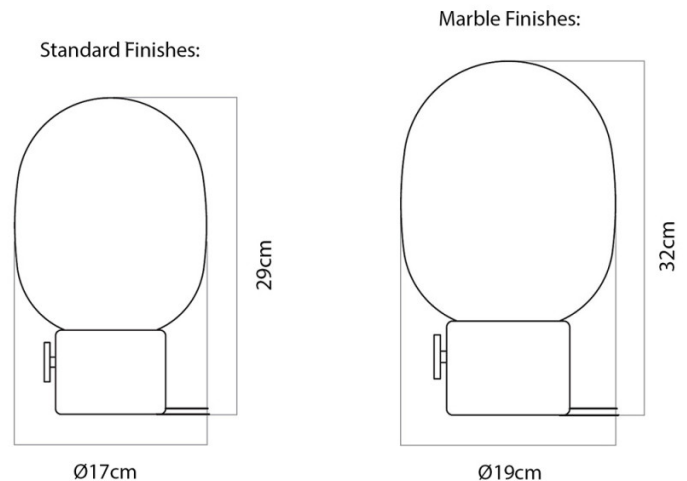

Please Note: The two marble finishes of the JWDA Table Lamp are slightly larger in size than the six other finishes available to purchase.

PRODUCT SPECIFICATION

Light Source: 1 x Max 3.5W G9 (Included)

IP Code: 20

Dimming: Integrated dimmer on the product.

Dimensions: **Other Finishes:**
Regular Finishes:
Ø17cm
Height: 29cm

Marble Finishes:
Ø19cm
Height: 32cm

Cable Length: 200cm

For all sales and technical enquiries, please contact: