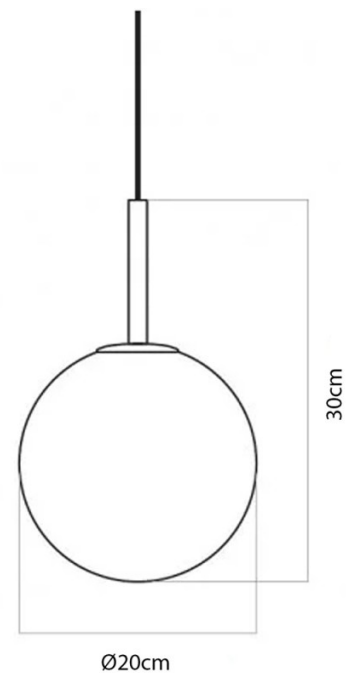

The simplistic and modern design makes the TR Bulb pendant light perfect to use as a main light in smaller spaces or in multiple lights for bigger spaces. You can hang this pendant lamp over tables, cluster it in a reception room or simply hang in the middle of a lounge. Match with other lights from the [Audo Copenhagen TR Bulb collection](#) to create a consistent design scheme throughout your interior.

The bulb is integrated within the shade itself and, therefore, the shade and bulb need to be replaced as a whole. Please [contact us](#) for more information and pricing.

PRODUCT SPECIFICATION

Light Source: 1 x Max 6.5W E27 LED (Included)

IP Code: 20

Dimming: Dimmable via mains phase dimming.

Dimensions: Shade: Ø20cm
Height: 30cm
Ceiling Canopy: Ø11.5cm
Cable Length: 300cm

For all sales and technical enquiries, please contact:

+44 (0)114 263 4266