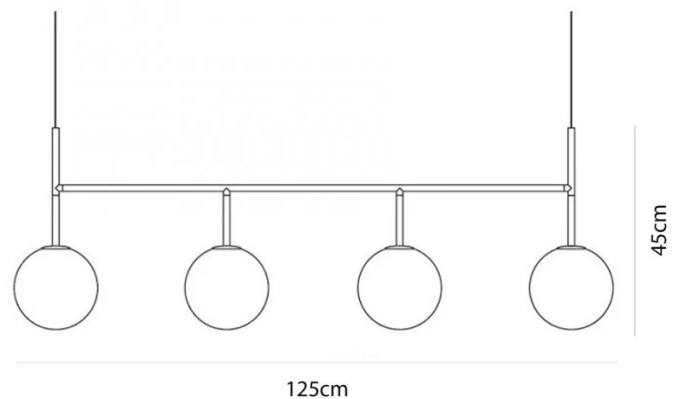

**The bulb is integrated within the shade itself and, therefore, the shade and bulb need to be replaced as a whole. Please [contact us for more information and pricing.](#)**

## PRODUCT SPECIFICATION

**Light Source:** 4 x Max 6.5W E27 LED (Included)

**IP Code:** 20

**Dimming:** Dimmable via mains phase dimming.

**Dimensions:** Each Shade: Ø20cm  
Height: 45cm  
Width: 125cm  
Ceiling Canopy: Ø11.5cm  
Cable Length: 300cm