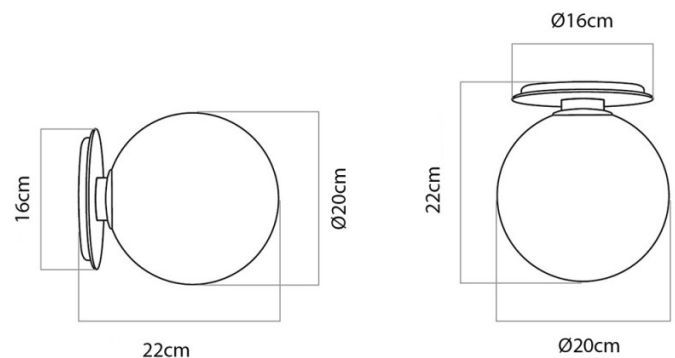

The bulb is integrated within the shade itself, and therefore, the shade and bulb need to be replaced as a whole. Please [contact us](#) for more information and pricing.

PRODUCT SPECIFICATION

Light Source: 1 x Max 6.5W E27 LED (Included)

IP Code: 20

Dimming: Dimmable via mains phase dimming.

Dimensions: Shade: Ø20cm
Depth: 22cm
Height: 22cm
Base: Ø16cm

For all sales and technical enquiries, please contact:

+44 (0)114 263 4266

info@davidvillagelighting.co.uk