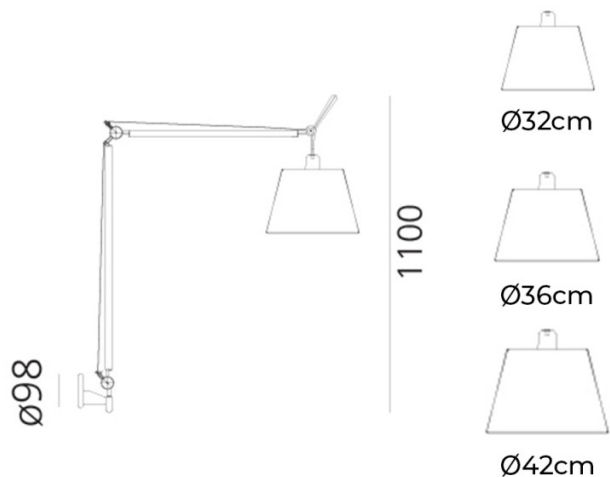

Artemide Tolomeo Mega Wall Light is available with an Aluminium body and Silk or Parchment shade, or with a Black body and Black fabric shade. Each shade option is available in 32cm, 36cm, or 42cm diffuser sizes. Best suited for lounges, bedrooms, reading areas, dining spaces, and hospitality interiors where a larger adjustable wall light is needed with a softer shade effect.

PRODUCT SPECIFICATION

- Light Source:** 1 x Max 21W E27 LED (Excluded)
- IP Code:** 20
- Dimming:** Integrated dimmer on the product.
- Dimensions:** Height: 110cm
Shade: Ø32cm, Ø36cm, or Ø42cm

Cable Length: 160cm