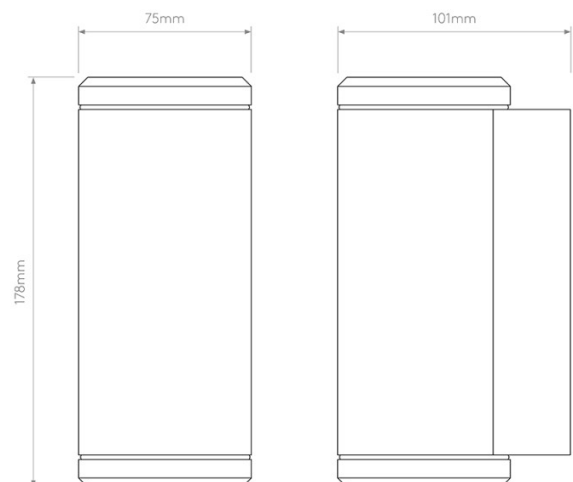

astro

Astro Jura Twin Wall Light

LA5972

SOURCE: <https://www.davidvillagelighting.co.uk/product/Astro-Jura-Twin-Wall-Light/20050>

PRODUCT DESCRIPTION

Designer: Astro Design Team

Astro Jura Twin Wall Light

The Astro Jura Twin Wall Light is a solid brass wall light designed to cast illumination both upwards and downwards. Its compact form creates a clean architectural lighting effect on the wall, while the brass finish gives it a warmer and more characterful appearance than a standard painted outdoor fitting.

Best suited to entrances, patios, exterior walls, garden walls, period properties, and bathroom zone 2 or 3 wall lighting.

PRODUCT SPECIFICATION

Light Source: 2 x Max 6W GU10 LED (Excluded)

IP Code: 44

Dimming: Dimmable via mains phase dimming.

Dimensions: Height: 17.8cm
Width: 7.6cm
Depth: 10.1cm

For all sales and technical enquiries, please contact:

+44 (0)114 263 4266

info@davidvillagelighting.co.uk

www.davidvillagelighting.co.uk