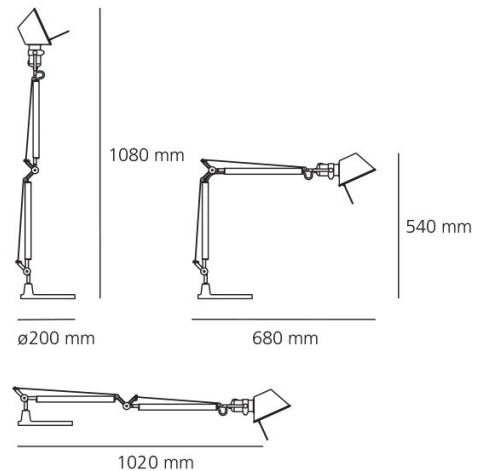

Artemide Tolomeo Mini LED Table Lamp

The Artemide Tolomeo Mini LED Table Lamp is a modern take on a classic design. Its contemporary aluminium form features a fully adjustable, spring-balanced arm with a tiltable and rotatable diffuser, allowing users to direct light precisely where required. The LED light source produces a focused, evenly diffused light, perfect for use as functional lighting. With an integrated dimmer on the head, the light output can be adjusted to alternate between task and ambient lighting.

Characterised by its clean lines and minimalist form, the Tolomeo Mini LED Table Lamp perfectly blends functionality with aesthetics. Its instantly recognisable form exudes timeless elegance, suiting a wide range of interiors. Display in a home office, at a bedside, or in a reading nook, where precise lighting is essential. With a heavy base and a robust design, the Tolomeo Mini LED Table Lamp has been crafted to last a lifetime.

PRODUCT SPECIFICATION

- Light Source:** 8W, 3000K, 761 Lumens
- IP Code:** 20
- Dimming:** Integrated dimmer on the product.
- Dimensions:** Depth: 68-102cm
Height: 54-108cm
Base: Ø20cm
Cable Length: 120cm