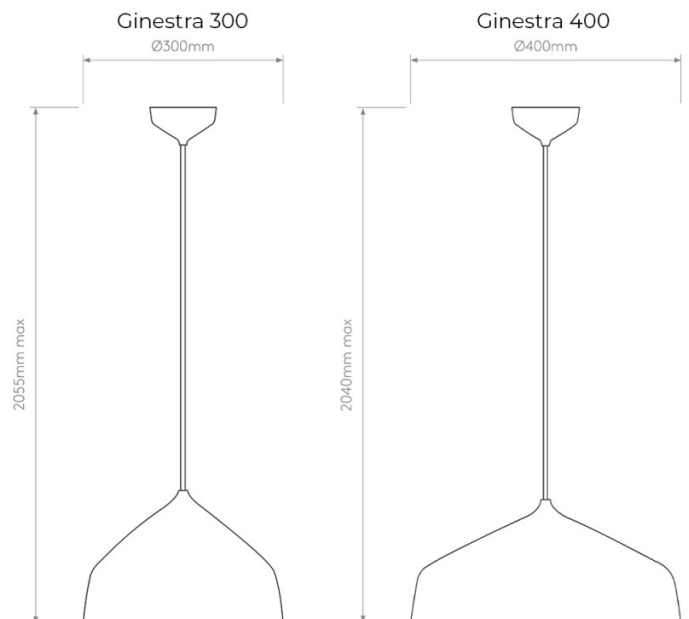

astro

Astro Ginestra Pendant

LA10149

SOURCE: <https://www.davidvillagelighting.co.uk/product/Astro-Ginestra-Pendant/20458>

PRODUCT DESCRIPTION

Designer: Astro Design Team

Astro Ginestra Pendant Light

The Astro Ginestra Pendant Light is a simple metal pendant with a shaped mild steel shade. It has a clean profile, without extra detailing, so it works in both modern interiors and more traditional rooms. The pendant is available in Matt Black and Matt White.

Ginestra comes in two sizes, 300 and 400. The smaller size works well over bedside tables, breakfast bars, or used in a row above a kitchen island. The larger size gives more presence over dining tables, seating areas, and commercial interiors where a bigger pendant is needed.

PRODUCT SPECIFICATION

Light Source: **Ginestra 300:** 1 x Max 42W E27 (Excluded)
Ginestra 400: 1 x Max 72W E27 (Excluded)

IP Code: 20

Dimming: Dimmable via mains phase dimming.

Dimensions: Ginestra 300:
Shade: Ø30cm
Height: 205.5cm

Ginestra 400:
Shade: Ø40cm
Height: 204cm

Cable Length: 180cm

For all sales and technical enquiries, please contact:

+44 (0)114 263 4266

info@davidvillagelighting.co.uk

www.davidvillagelighting.co.uk