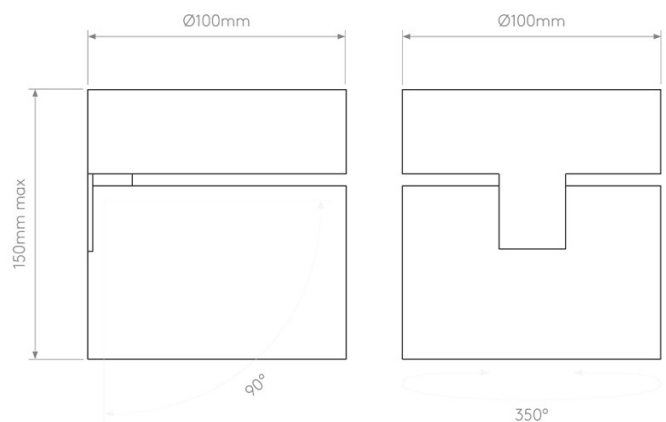

Best suited to pitched ceilings, hallways, kitchens, circulation spaces, display areas, shelving, and directional interior lighting.

## PRODUCT SPECIFICATION

**Light Source:** **Matt Black:** 12.1W, 3000K, 741 Lumens  
**Matt White:** 12.1W, 3000K, 810 Lumens

**IP Code:** 20

**Dimming:** Dimmable via leading edge dimming.

**Dimensions:** Fixture: Ø10cm  
Height: 10.5cm