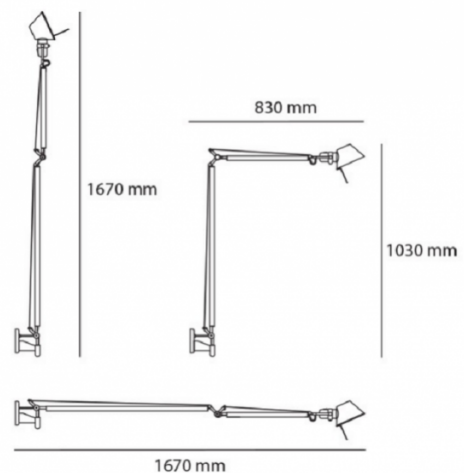

The Tolomeo Braccio LED Wall Light utilises LED technology to produce quality, energy-efficient lighting. The aluminium reflector ensures an even distribution of light for functional and comfortable illumination. The adjustable frame allows users to position the lamp to create direct task lighting or an indirect, glare-free glow. Display beside a bed, armchair, or desk for a functional reading light that can be easily transformed into ambient light as required.

PRODUCT SPECIFICATION

Light Source: 10W, 2700K, 737 Lumens
or
10W, 3000K, 761 Lumens

IP Code: 20

Dimming: Integrated dimmer on product.

Dimensions: Height: 103-167cm
Depth: 83-167cm
Cable Length: 160cm

For all sales and technical enquiries, please contact: