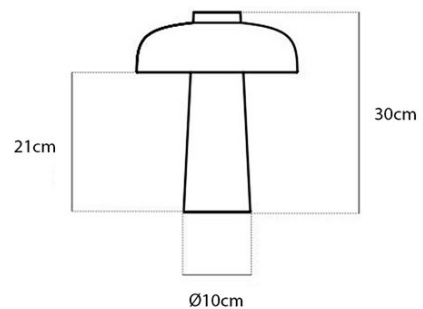

PRODUCT SPECIFICATION

Light Source: 9W, 2200-3000K (dim to warm), 330 Lumens

IP Code: 20

Dimming: Integrated dimmer included on product.

Dimensions: Shade: Ø24cm
Height: 30cm
Cable Length: 200cm

For all sales and technical enquiries, please contact: