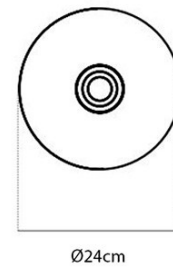

PRODUCT SPECIFICATION

Light Source: 9W, 2200-3000K (dim to warm), 330 Lumens

IP Code: 20

Dimming: Integrated dimmer included on product.

Dimensions: Shade: Ø24cm
Height: 30cm
Cable Length: 200cm

For all sales and technical enquiries, please contact: