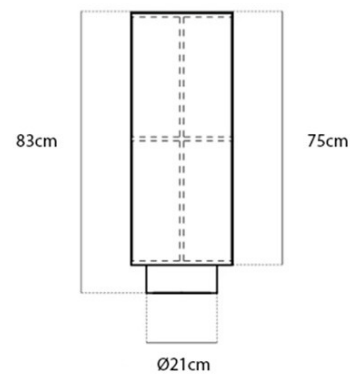

PRODUCT SPECIFICATION

Light Source: 2 x Max 40W E27 (Excluded)

IP Code: 20

Dimming: In-line dimmer included on cable.

Dimensions: Shade: Ø30cm
Height: 83cm
Base: Ø21cm
Cable Length: 300cm

For all sales and technical enquiries, please contact: