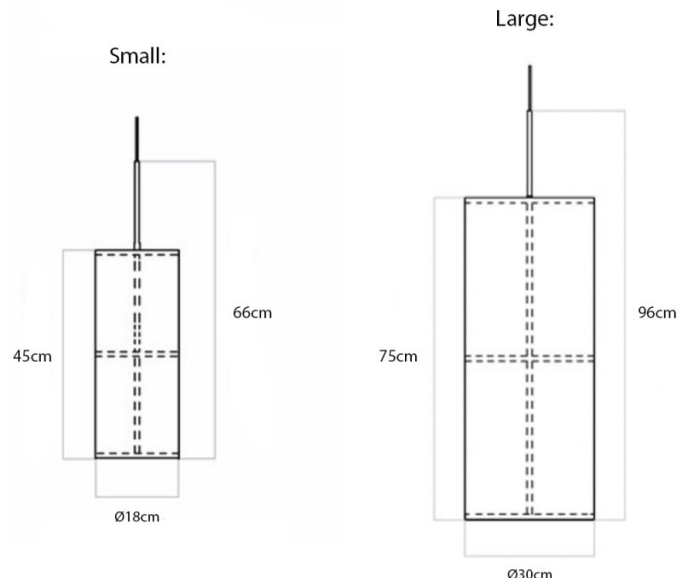

The Hashira Pendant is available in a small (66cm) or large (96cm) size, and would suit perfectly above a dining table, reception area or in hospitality areas, adding a warm ambience in any room. This luminaire can be used independently or alongside other designs in the [collection](#).

PRODUCT SPECIFICATION

Light Source: **Small:** 1 x Max 40W E27 (Excluded)
Large: 2 x Max 40W E27 (Excluded)

IP Code: 20

Dimming: Dimmable via mains phase dimming.

Dimensions: **Small:**
Ø18cm
Height: 66cm

Large:
Ø30cm
Height: 96cm

Ceiling Canopy: Ø11.5cm
Cable Length: 500cm

For all sales and technical enquiries, please contact:

+44 (0)114 263 4266

info@davidvillagelighting.co.uk

www.davidvillagelighting.co.uk