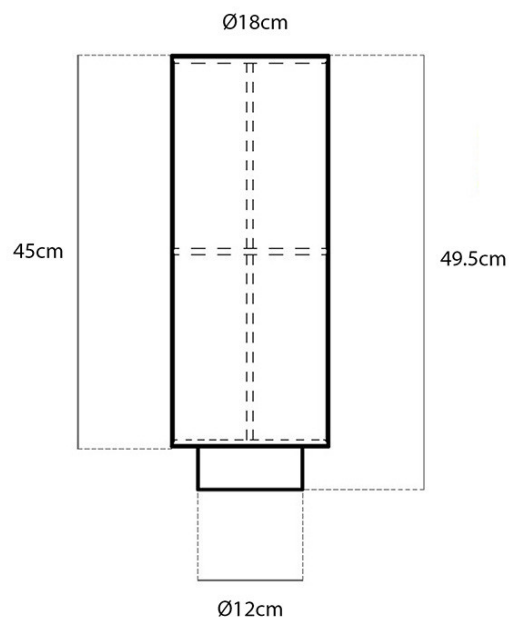

PRODUCT SPECIFICATION

- Light Source:** 1 x Max 40W E27 (Excluded)
- IP Code:** 20
- Dimming:** In-line dimmer included on cable.
- Dimensions:** Ø18cm
Height: 49.5cm
Cable Length: 200cm

For all sales and technical enquiries, please contact: