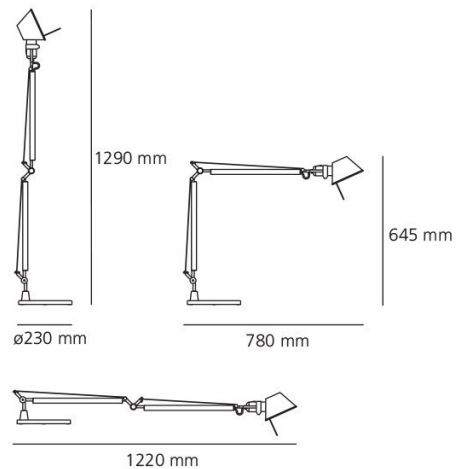

**As well as a table base, the TW Table Lamp is available with a table clamp or desk fixed support. [Contact us](#) for more information and pricing.**

## PRODUCT SPECIFICATION

**Light Source:** 11W, 2200-6500K, 560-716 Lumens

**IP Code:** 20

**Dimming:** Integrated dimmer on the product.

**Dimensions:** Depth: 78-122cm  
 Height: 64.5-129cm  
 Base: Ø23cm  
 Cable Length: 120cm