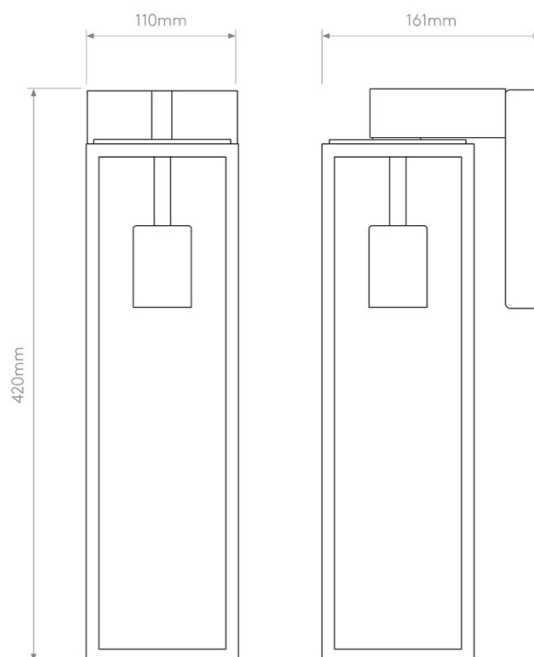

Harvard Lantern uses one E27 lamp, sold separately, and is dimmable when paired with a compatible dimmable bulb. It is wired in, suitable for mounting on flammable surfaces, and built for outdoor-grade protection. Please note that this product is not suitable for installation within five miles of the coast. Best suited to front doors, entranceways, patios, garden walls, covered outdoor areas, and bathroom zone 2 or 3 wall lighting.

PRODUCT SPECIFICATION

Light Source: 1 x Max 60W E27 (Excluded)

IP Code: 44

Dimming: Dimmable via mains phase dimming.

Dimensions: Height: 42.5cm
Depth: 16.1cm
Width: 11cm

For all sales and technical enquiries, please contact: