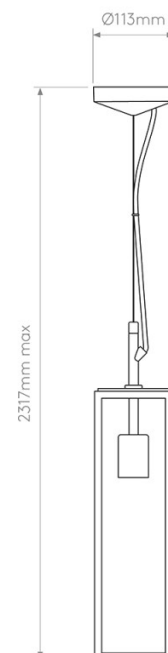

### PRODUCT SPECIFICATION

**Light Source:** 1 x Max 12W E27 LED (Excluded)

**IP Code:** 44

**Dimming:** Dimmable via mains phase dimming.

**Dimensions:** Shade: 11cm<sup>2</sup>  
Shade Height: 38cm  
Ceiling Canopy: Ø11.3cm  
Maximum Drop: 231.7cm