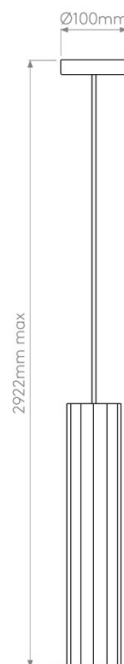

## Astro Hashira Pendant

LA10389/P

SOURCE: <https://www.davidvillagelighting.co.uk/product/Astro-Hashira-Pendant/21555>

### Astro Hashira Pendant

The Astro Hashira Pendant Light is a contemporary pendant with a faceted form inspired by neoclassical architecture. Its sculptural aluminium shade creates a defined silhouette, while the downward light output casts a focused pool of illumination and shadows that echo the shape of the fitting. The result is a pendant with a clear architectural presence without becoming overly heavy in the space.

Available in Matt Black, Matt Gold, and Matt Nickel, Hashira can either stand out against the ceiling or sit more quietly within the room. The ceiling rose matches the finish of the shade, and the fixing details are kept out of sight, giving the pendant a neat, simple look, whether used on its own or in a row.

### PRODUCT SPECIFICATION

**Light Source:** 1 x Max 6W GU10 LED (Excluded)

**IP Code:** 20

**Dimming:** Dimmable via mains phase dimming.

**Dimensions:** Shade: Ø8.15cm  
Shade Height: 40cm  
Ceiling Canopy: Ø10cm  
Maximum Drop: 292.2cm