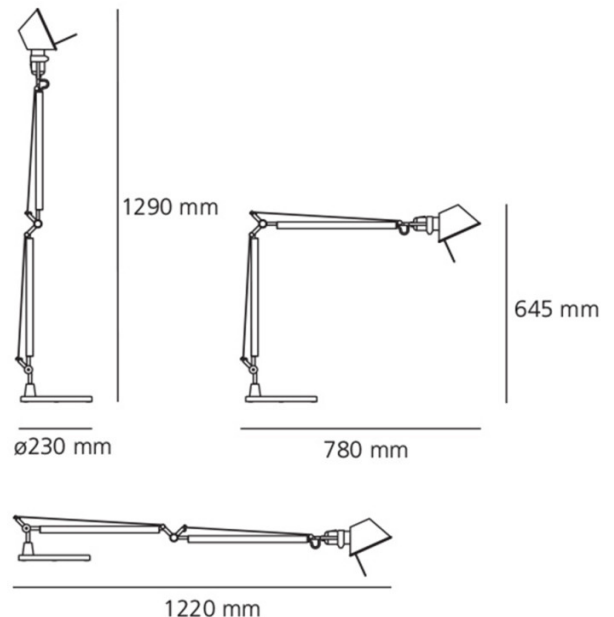

PRODUCT SPECIFICATION

Light Source: 8W, 3000K, 761 Lumens

IP Code: 20

Dimming: Integrated dimmer on the product.

Dimensions: Height: 64.5cm
Length: 78cm
Base: Ø23cm
Max Extension Height: 129cm
Max Extension Length: 122cm

Cable Length: 120cm