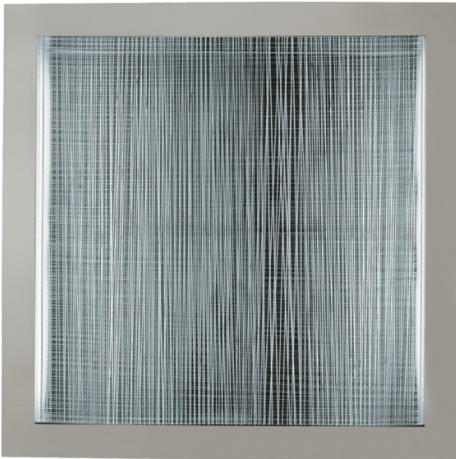

Artemide

Artemide Altrove 600 LED Wall / Ceiling Light

LA8513

SOURCE: <https://www.davidvillagelighting.co.uk/product/Artemide-Altrove-600-LED-Wall-Ceiling-Light/5640>

PRODUCT DESCRIPTION

Designer: Carlotta de Bevilacqua

Artemide Altrove 600 Ceiling / Wall Light

The Artemide Altrove 600 is a unique design by Carlotta de Bevilacqua, which creates a play of light and reflection. Utilising a square mirrored steel frame and prismatic diffuser, the Altrove creates an illusion of space when installed, providing the feeling of a larger environment. You can install this lighting solution either on your wall or ceiling, and you can choose to install more than one together to form a dramatic, reflective surface.

An ultra-modern design, this luminaire provides functionality and eye-catching aesthetics all in one. The Artemide Altrove 600 Ceiling/Wall Light is an ideal light for office spaces, especially open working areas or large corridors, but you can also use it for larger residential interiors in any room.

Please Note: The Artemide Altrove is also available in a larger size, which offers app-compatible control. Please [contact us](#) for more information and pricing.