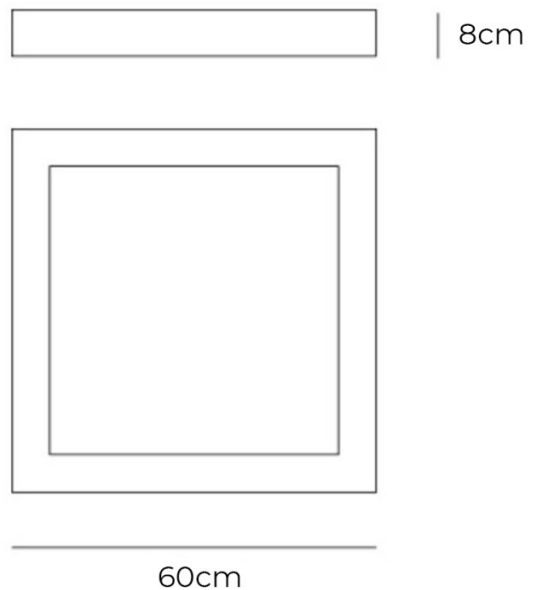

Artemide Altrove 600 Ceiling / Wall Light

The Artemide Altrove 600 is a unique design by Carlotta de Bevilacqua, which creates a play of light and reflection. Utilising a square mirrored steel frame and prismatic diffuser, the Altrove creates an illusion of space when installed, providing the feeling of a larger environment. You can install this lighting solution either on your wall or ceiling, and you can choose to install more than one together to form a dramatic, reflective surface.

Please Note: The Artemide Altrove is also available in a larger size, which offers app-compatible control. Please [contact us](#) for more information and pricing.

PRODUCT SPECIFICATION

- Light Source:** 76W, 3000K, 3822 Lumens
- IP Code:** 20
- Dimming:** Dimmable with Push dimming systems only. Please consult your electrician, additional wiring may be required.
- Dimensions:** Width: 60cm
Height: 60cm
Depth: 8cm